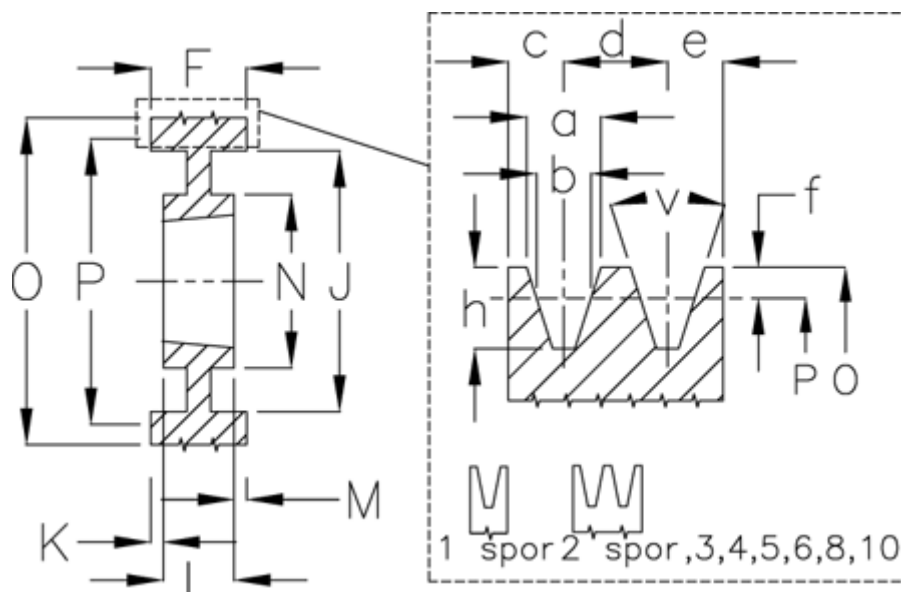

Article number: 604112040006

Description: V-belt pulley SPC 400/6 TL4040

Measures

a	= 22.0	F	= 162	Number of grooves = 6	
b	= 19.0	For bush	= 4040	O	= 409.6
Bush \varnothing max	= 100	h	= 23.8	P	= 400
c	= 17.0	J	= 344	Type	= SPC
d	= 25.5	K	= 30	v (degrees)	= 38
e	= 17.0	L	= 102		
E	= 30	m	= 30		
f	= 4.8	N	= 210		